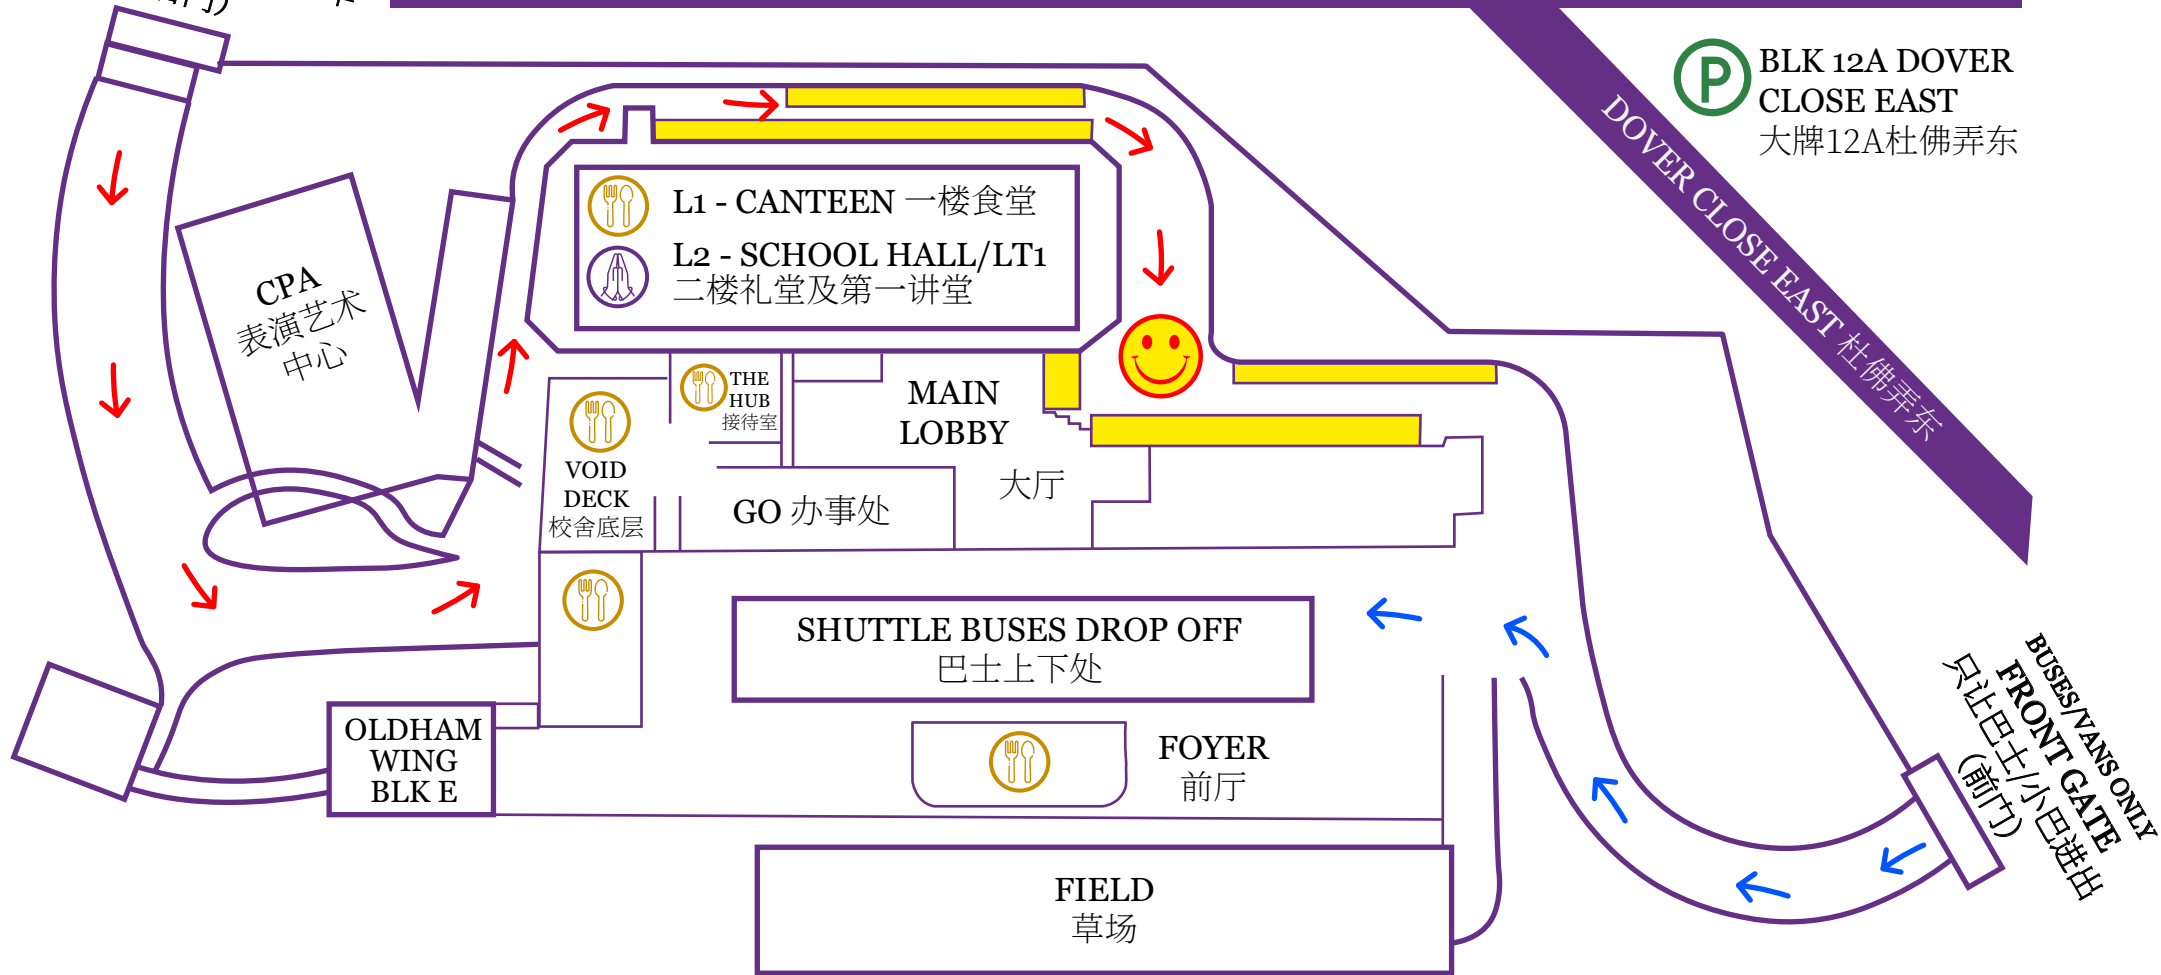

MAP OF ACJC 英华初级学院地图

**ENTRY FOR DROP-OFF
CARS (BACK GATE)**
让车进入给乘客上下车
(后门)

(P) BLK 2A DOVER ROAD
大牌2A杜佛路

DOVER RISE 杜佛坡

(P) BLK 12A DOVER
CLOSE EAST
大牌12A杜佛弄东

58th Anniversary Worship Service
14 July 2024, 10.30am
58 周年崇拜: 7月14日, 上午10点半

Buffet Area
自助餐

Drop Off Point for worshippers with mobility
issues & parents with young children ONLY
只让行动不便者和有幼童的家庭上下车

Multi-Storey Public Carpark
多层停车场

Parking for Authorised cars ONLY
只限持有通行证的车辆停车